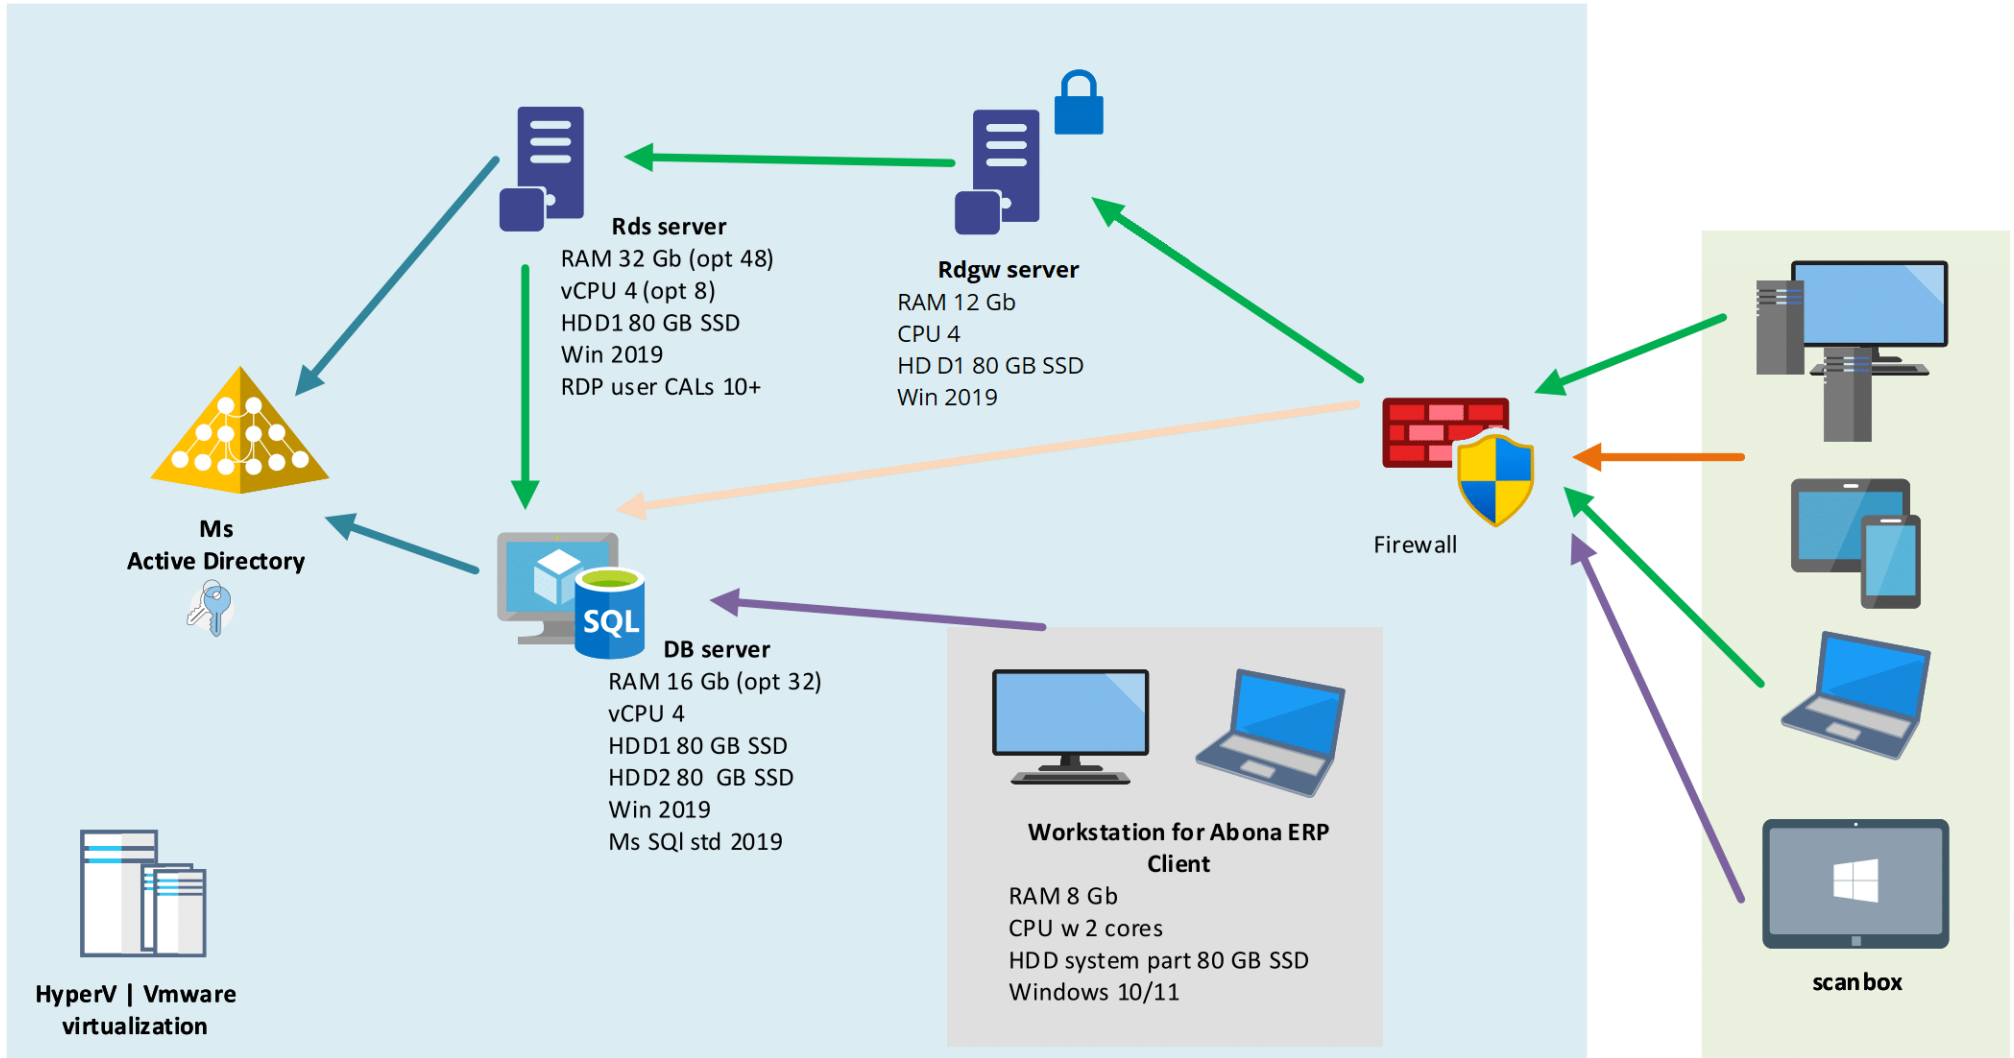

Requirements for Abona ERP solution on-premise **start edition** (1-10 employees)

Framework 4.8.

FULL HD 1920 × 1080.

During installing ABONA ERP on computer - necessary is presence of a local network connection with the SQL server.

Requirements for Abona ERP solution on-premise **optimal edition** (10+ employees)

On-premise
Client Environment

Client
Devices
Internet zone