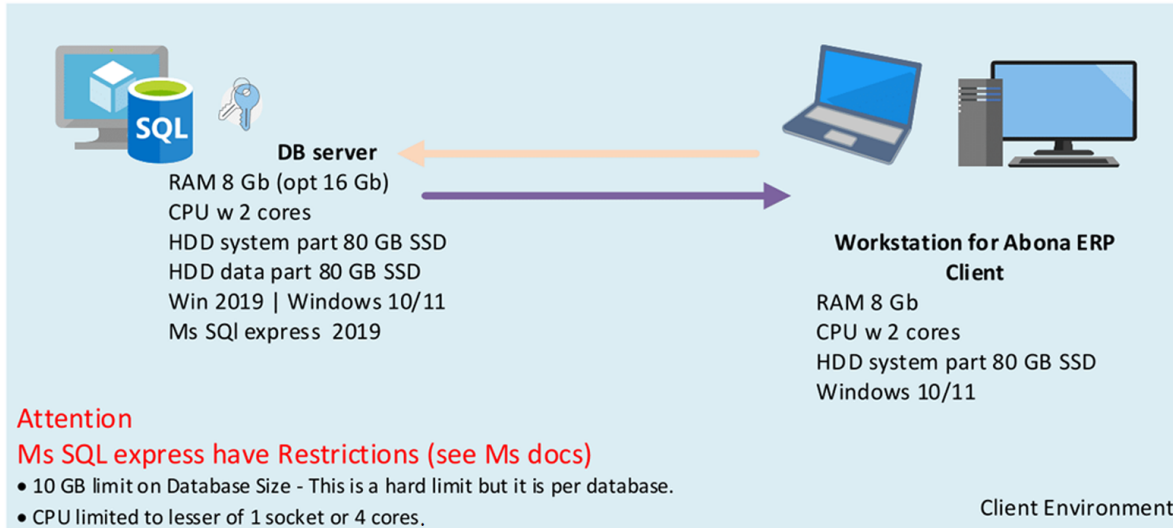

Requirements for Abona ERP solution on-premise **start edition** (1-10 employees)

Framework 4.8.

FULL HD 1920 × 1080.

During installing ABONA ERP on computer - necessary is presence of a local network connection with the SQL server.

Requirements for Abona ERP solution on-premise **optimal edition** (10+ employees)

On-premise
Client Environment

Client
Devices
Internet zone